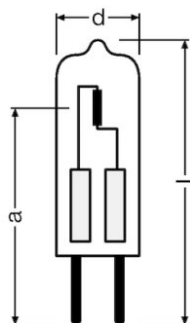


Product datasheet

HALOSTAR STARLITE 35 W 12.0 V GY6.35

HALOSTAR STARLITE | Low-voltage halogen lamps with pin base

Product datasheet

Technical data

Photometrical data

Light color (designation)	Warm White
Luminous flux	580 lm

Dimensions & weight

Overall length	44.00 mm
Light center length (LCL)	30,0 mm
Product weight	2.1 g

Additional product data

Mercury-free	Yes
Predecessor EAN	4050300017426

Capabilities

Burning position	Any
------------------	-----